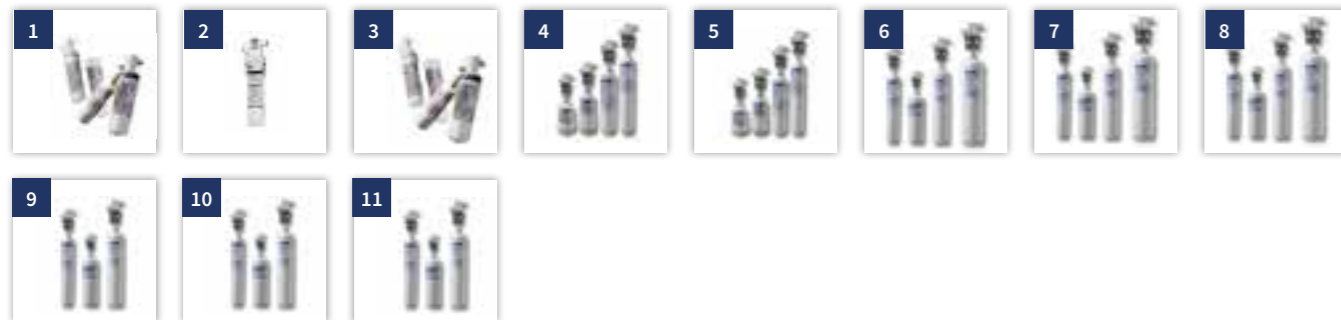

3M Water Filters

16 3M

Item No	Description	Part Number
1	3M AP2-C401SG REPLACEMENT CARTRIDGE FOR DRINKING WATER AND WATER COOLER APPLICATIONS	3M-AP2-C401SG
2	3M AP2 HEAD FOR AP2 CARTRIDGE	3M-AP2HEAD
3	3M AP2765-S REPLACEMENT CARTRIDGE FOR HOT BEVERAGE AND DRINKING WATER APPLICATIONS	3M-AP3765-S
4	3M HF05MS REPLACEMENT CARTRIDGE FOR HOT BEVERAGE EQUIPMENT	3M-HF05MS
5	3M HF10MS REPLACEMENT CARTRIDGE FOR HOT BEVERAGE EQUIPMENT	3M-HF10MS
6	3M HF40-S REPLACEMENT CARTRIDGE FOR USE WITH ICE MACHINES	3M-HF40-S
7	3M HF60-S REPLACEMENT CARTRIDGE FOR USE WITH ICE MACHINES	3M-HF60-S
8	3M HF90-S REPLACEMENT CARTRIDGE FOR YOU WITH ICE MACHINES	3M-HF90-S
9	3M SCALE GUARD PRO 124 REPLACEMENT CARTRIDGE FOR COFFEE AND HOT BEVERAGES	3M-SGP124BN
10	3M SCALE GUARD PRO 165 REPLACEMENT CARTRIDGE FOR COFFEE AND HOT BEVERAGES	3M-SGP165BN
11	3M SCALE GUARD PRO 195 REPLACEMENT CARTRIDGE FOR COFFEE AND HOT BEVERAGES	3M-SGP195BN

Item No	Description	Part Number
12	3M SGLP2-BL RO SYSTEM	3M-SGLP2-BL-RO
13	3M 100 GPD RO MEMBRANE	3M-100-RM
14	3M HF20 CYST POST FILTER CARTRIDGE	3M-HF20CPF
15	3M HF37 PRE FILTER	3M-HF37-PF
16	VH3 HEAD WITH GAUGE	3M-VH3GUAGEHEAD
17	STANDARD VH3 HEAD WITH FEMALE 3/8 BSP	3M-VH3STANDARDHEAD